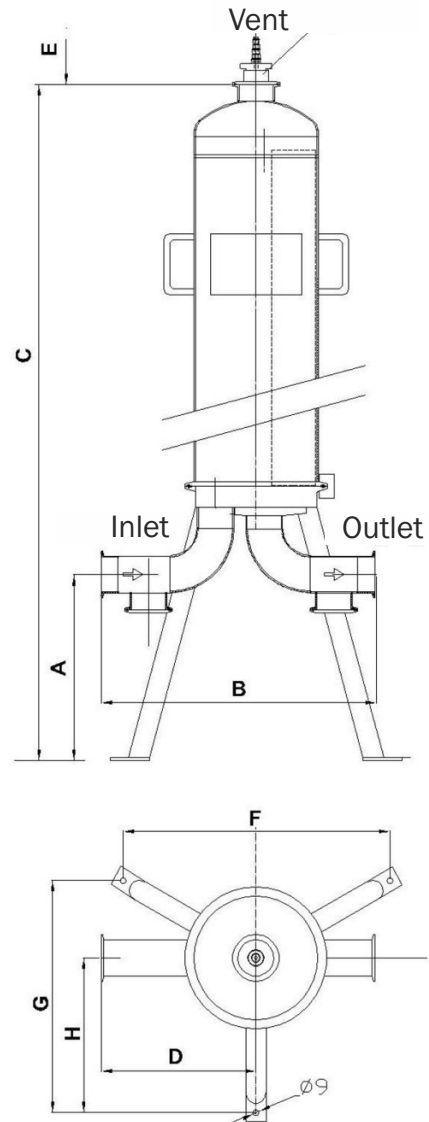

For the different applications there is large variety of filter housings. There are housings for 1, 3, 5 or 8 filter elements in the lengths of 10", 20", 30" or 40". All housings are delivered with legs and pharmaceutical vents (drain available for additional charge).

### General Technical Data

Material:	Stainless Steel 1.4404
Surface:	Polished to Ra < 0.8 µm on the inside
Gaskets:	EPDM
Operating Pressure:	Max. 10 bar at 40 °C
Operating Temperature:	Max. 95 °C
Steam Sterilization:	Max. 150 °C
Adaptor:	226/FIN (222/FIN and 222/Flat on request)
In-/Outlet:	Standard: Clamp Optional: Welding ends, Round thread per DIN11851

Product Code	Connection	A	B	C	D	E	F	G	H
<i>The following housings are manufactured in accordance with the Pressure Equipment Directive (2014/68 / EU) Article 4 (3)</i>									
SN-AL-1-10-C7-TC	1" TC optional 1 1/2" TC	380	270	790	155	300	360	310	210
SN-AL-1-20-C7-TC		380	270	1040	155	550	360	310	210
<i>The following housings are manufactured in accordance with the Pressure Equipment Directive (2014/68 / EU) Category I, Module A Higher category available on demand</i>									
SN-AL-1-30-C7-TC	1" TC optional 1 1/2" TC	380	270	1290	155	800	360	310	210
SN-AL-1-40-C7-TC		380	270	1540	155	1050	360	310	210
SN-AL-3-20-C7-TC	1 1/2" TC	345	285	1065	225	540	360	310	210
SN-AL-3-30-C7-TC		345	285	1315	225	790	360	310	210
SN-AL-3-40-C7-TC		345	285	1565	225	1040	360	310	210
SN-AL-5-20-C7-TC	2" TC	315	445	1075	265	540	400	350	230
SN-AL-5-30-C7-TC		315	445	1325	265	790	400	350	230
SN-AL-5-40-C7-TC		315	445	1575	265	1040	400	350	230
SN-AL-8-20-C7-TC		260	600	1095	350	540	450	390	260
SN-AL-8-30-C7-TC		260	600	1345	350	790	450	390	260
SN-AL-8-40-C7-TC		260	600	1595	350	1040	450	390	260
<i>Housings with more filter cartridges available on demand</i>									